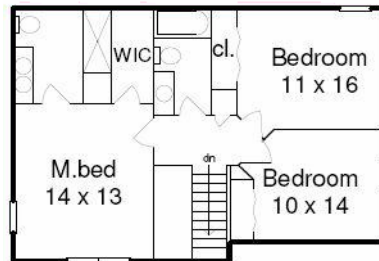

# The "Classic"

1550 Sq. Ft.

CVE Builders

*The "Classic" features 1550 square feet of living space. 9' tall walls on the main floor make the completely open floor plan feel even more majestic. The massive kitchen is fit for a gourmet chef. The 1<sup>st</sup> floor laundry room is located conveniently next to the kitchen. The upper level includes all 3 bedrooms, 2 full baths and plenty of closets.*