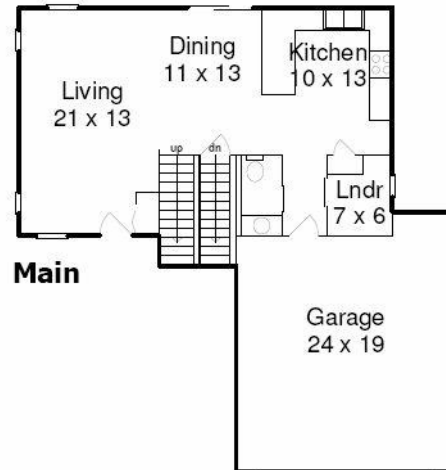

Main

706-2457