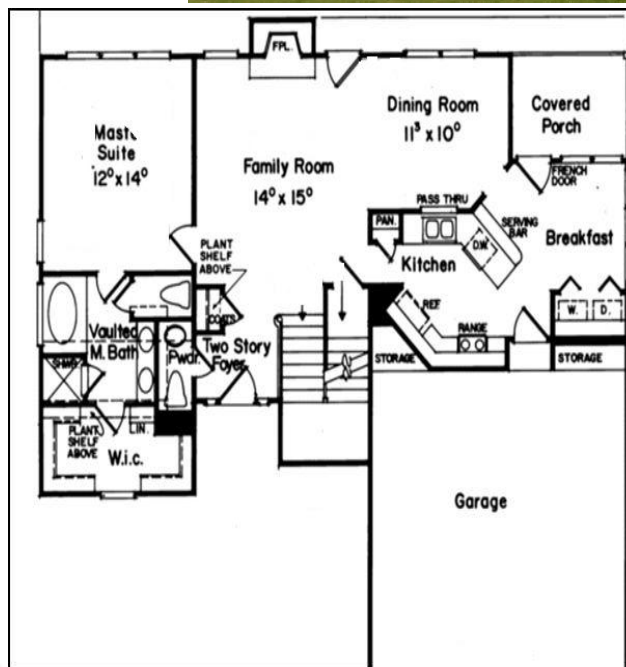

The "Hampton"

1600 Sq. Ft.

CVE Builders

The "Hampton" is approx 1600 square feet. This 3 bedroom 2-1/2 bath home features an 18' tall great room with dramatic lighting effects. The main floor master is a favorite. Enjoy your covered deck right off of the dining room.