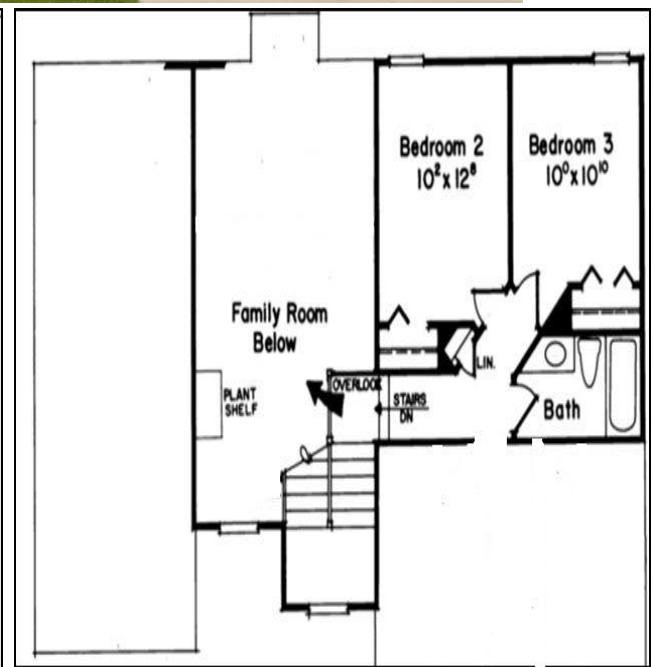

The "Hampton"

1600 Sq. Ft.

CVE Builders

The "Hampton" is approx 1600 square feet. This 3 bedroom 2-1/2 bath home features an 18' tall great room with dramatic lighting effects. The main floor master is a favorite. Enjoy your covered deck right off of the dining room.