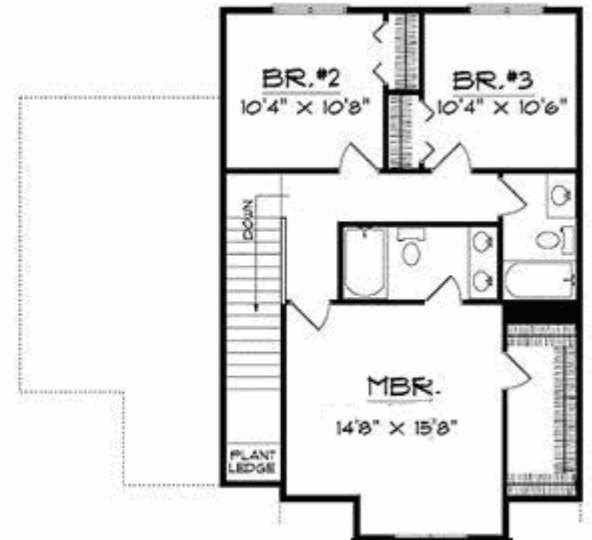

The "Jersey"

1584 Sq. Ft.

CVE Builders

The "Jersey" offers 1584 square feet of living space. The soaring ceilings in the first level are delightful. The open kitchen and dining room make for great entertaining. Main level laundry. Upstairs you will find 3 bedrooms and 2 full baths.