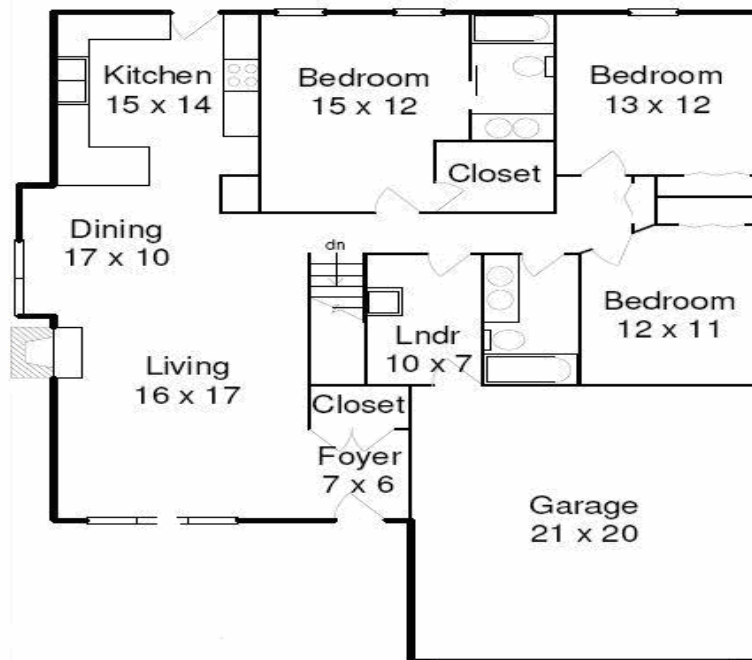

The "Kendrick"

1500 Sq. Ft.

CVE Builders

The "Kendrick" features approximately 1500 square feet of single story living space. 9' tall walls and the dramatic ceiling which opens up to the functional dormer, make this a true Craftsman style home.

The open floor plan flows from the front of the home all the way to the rear deck, 3 generous bedrooms and 2 full baths will welcome your family to this home. Main floor laundry. Finish the basement and you have nearly 3000