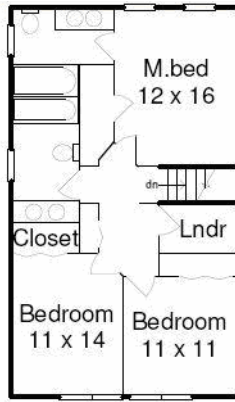

The "Malibu"

1550 Sq. Ft.

CVE Builders

The "Malibu" features 1550 square feet of living space. Open the front entry and enjoy soaring 18' tall ceilings in the great room. This home features great use of windows through out the main level to bring the outdoors into your home. The kitchen and dining room are sure to provide an open and airy feel to the entire first floor. All 3 bedrooms and 2 additional baths are located on the upper floor. Come view the master suite with its high pitched cathedral ceiling. The laundry is located on the upper floor.