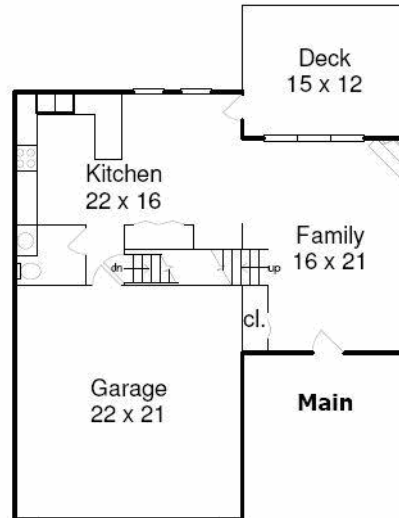

Main

706-2457