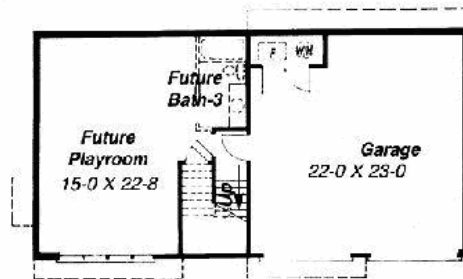

The "Nautic"

1210 Sq. Ft.

CVE Builders

The "Nautic" offers 1210 sqft of living space. This 3 bedroom 2 bath is a perfect starter home. This very affordable home can be easily expanded to 1690 sqft by finishing the daylight basement. This is truly affordable living.