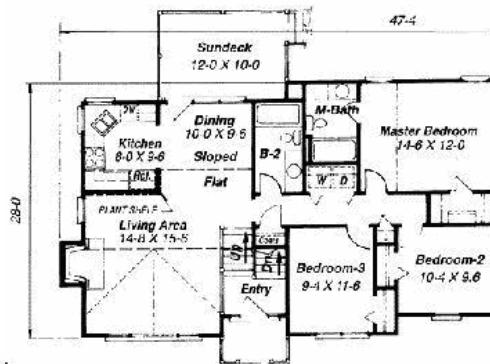

The "Nautic"

1210 Sq. Ft.

CVE Builders

The "Nautic" offers 1210 sqft of living space. This 3 bedroom 2 bath is a perfect starter home. This very affordable home can be easily expanded to 1690 sqft by finishing the daylight basement. This is truly affordable living.